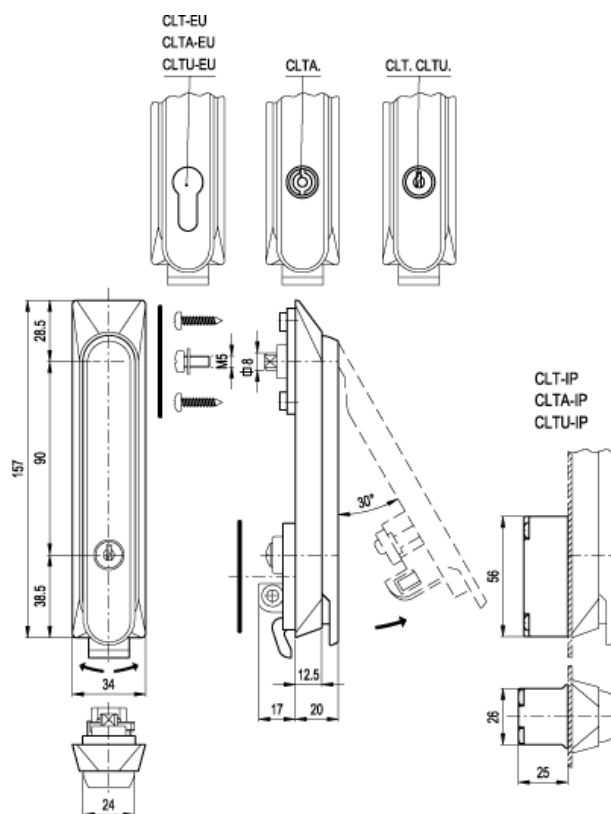

Article number: 2310421171
Description: E+G Lock with handle
CLTA.160

Measures

g = 150
Type = CLTA.160